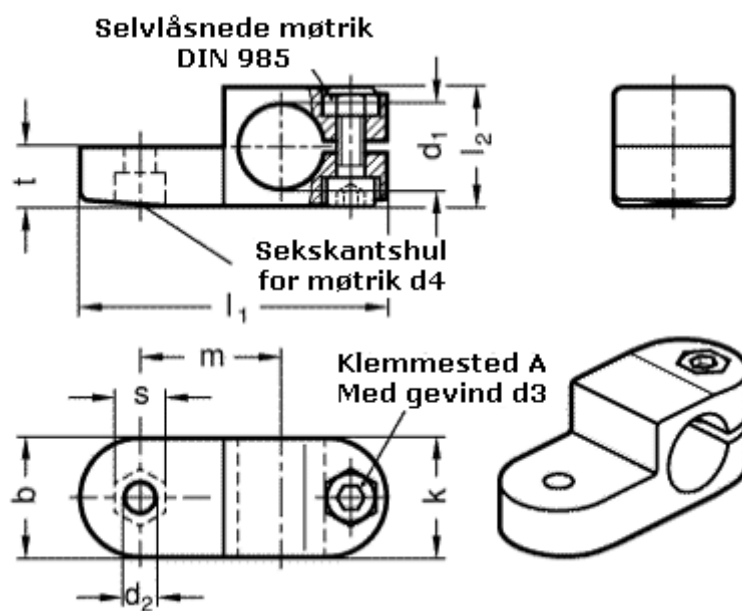

Article number: 20277B162BL

Description: E+G Swivel clamp connector
GN277-B16-2-BL

Measures

b = 25	m = 29.5
d1 = B16	s = 10
d2 = 6.5	t = 12.5
d3 = M 6	
d4 = M 6	
k = 25	
l1 = 64	
l2 = 25	